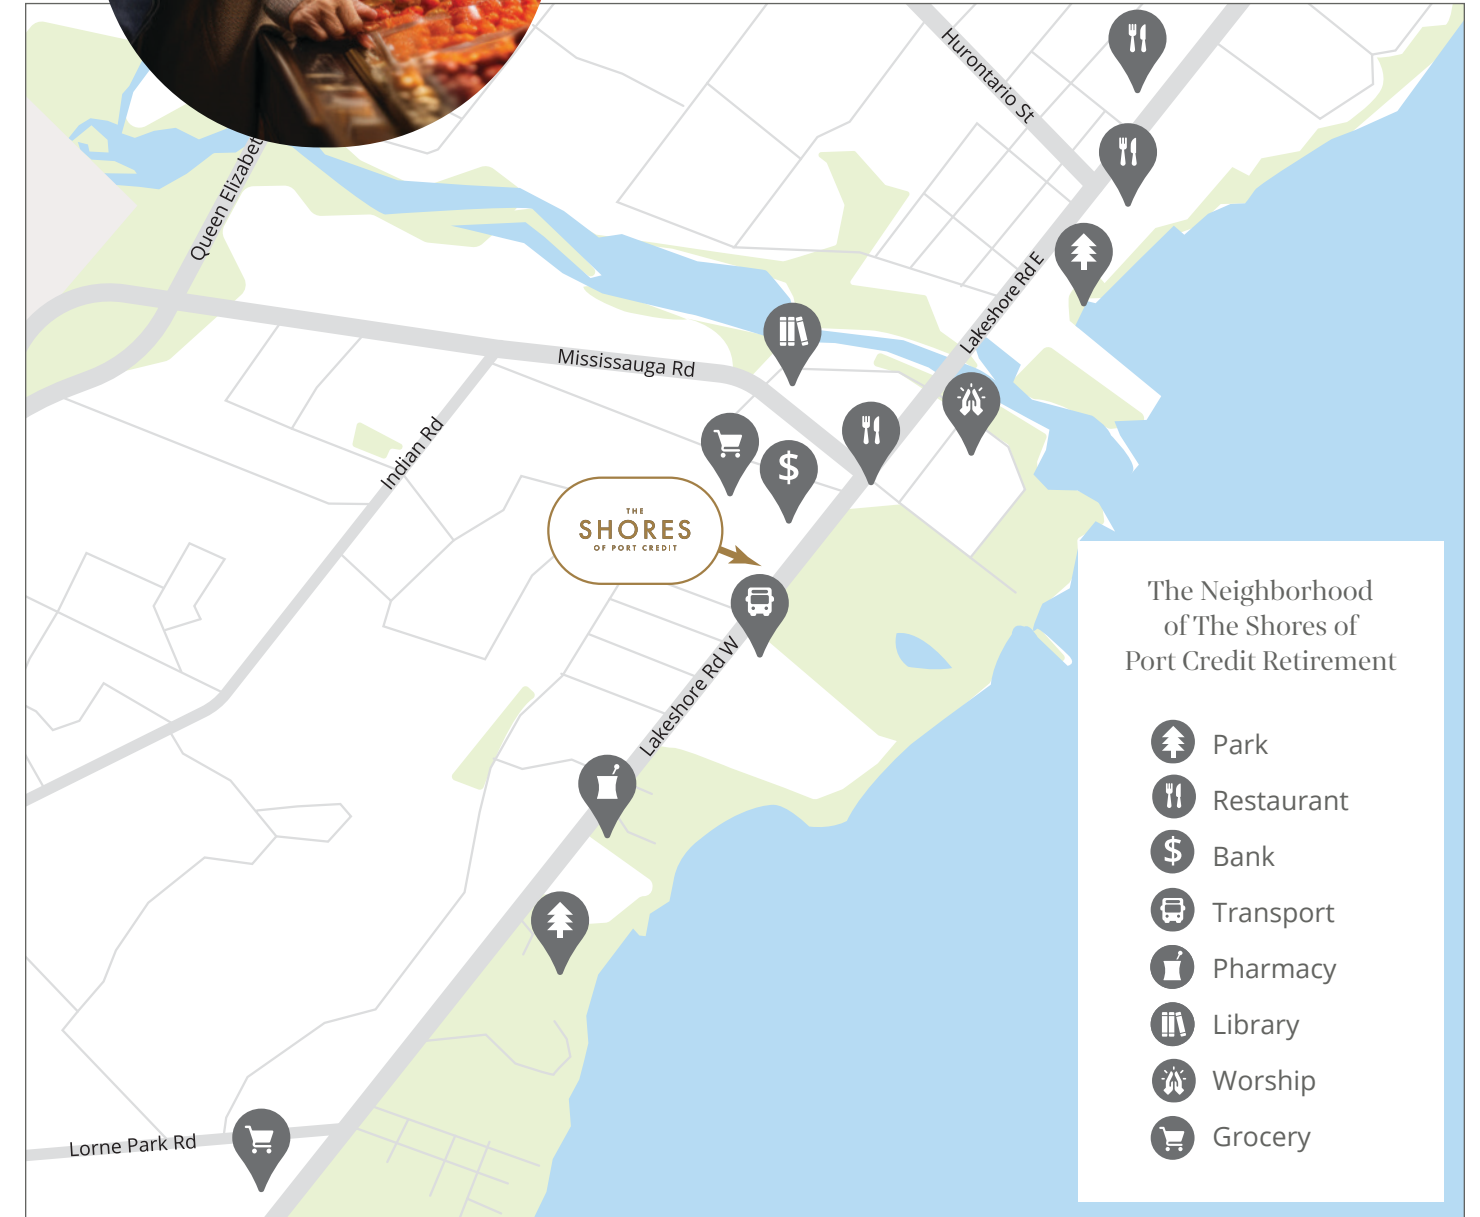

# Luxury by the lake.

The “hidden gem” of the GTA, Port Credit blends small-town charm with exciting urban life. The harbour boasts boutiques, cafés, a bustling marina and the scenic Waterfront Trail.

Just steps from your front door, you'll find convenient shopping, banking and entertainment. The Lake Ontario shoreline is within easy walking distance.