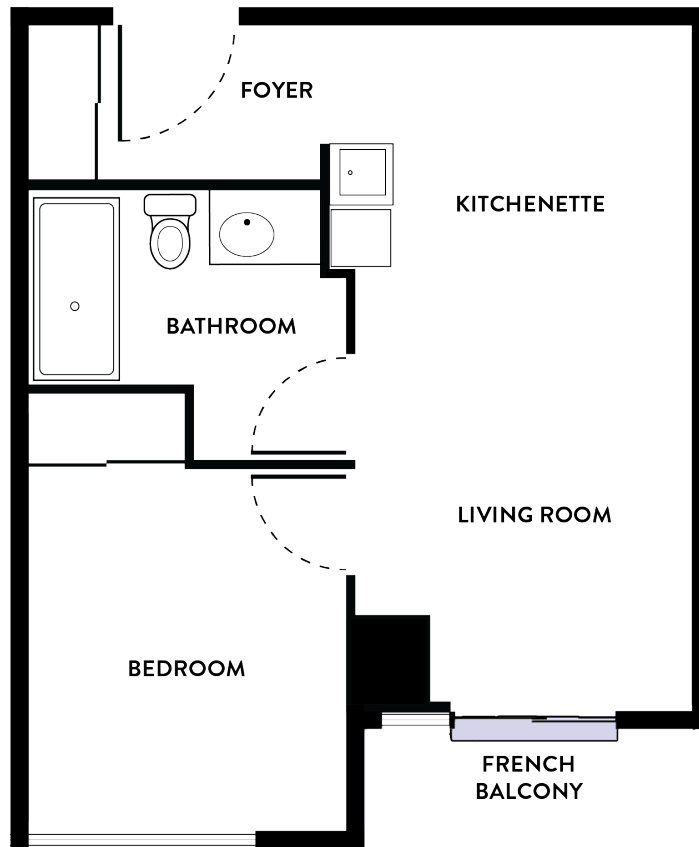

3D SUITE RENDERING

Assisted Living *1 Bedroom*

551 sq. ft.

ELITE

Verve

First-class service and all the sophisticated details for inspired retirement living.

Other suite styles available. Artist's concept, may not be as shown.

280 Lakeshore Road West, Mississauga, ON L5H 0A5 TheShoresOfPortCredit.com 905-812-5280
verveelite@theshoresofportcredit.com

FLOOR PLAN AND SUITE FEATURES

Assisted Living

1 Bedroom

551 sq. ft.

ELITE

Verve

Suite Location

**Artist concept, may not be as built*

280 Lakeshore Rd. W.

- Choice of suite
- Utilities – heat, hydro, water, wifi, air conditioning in suite and common areas
- Individual controls for in-suite air conditioning and heating
- Kitchenette including mini fridge
- 3-piece bathroom
- Window coverings
- Sprinkler system
- Visitor parking, based on availability
- Landscaping and snow removal