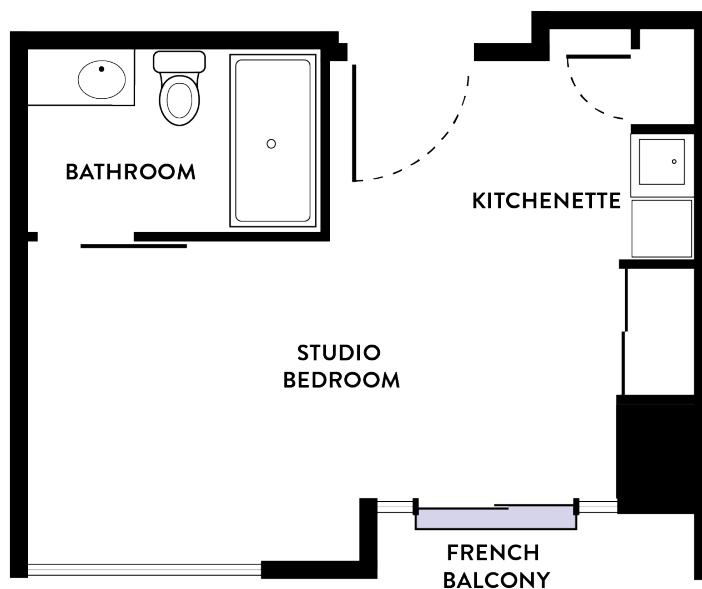

280 Lakeshore Road West, Mississauga, ON L5H 0A5 TheShoresOfPortCredit.com 905-812-5280
verveelite@theshoresofportcredit.com

FLOOR PLAN AND SUITE FEATURES

Assisted Living Studio

360 sq. ft.

ELITE

Verve

Suite Location

**Artist concept, may not be as built*

280 Lakeshore Rd. W.

- Choice of suite
- Utilities – heat, hydro, water, wifi, air conditioning in suite and common areas
- Individual controls for in-suite air conditioning and heating
- Kitchenette including mini fridge
- 3-piece bathroom
- Window coverings
- Sprinkler system
- Visitor parking, based on availability
- Landscaping and snow removal