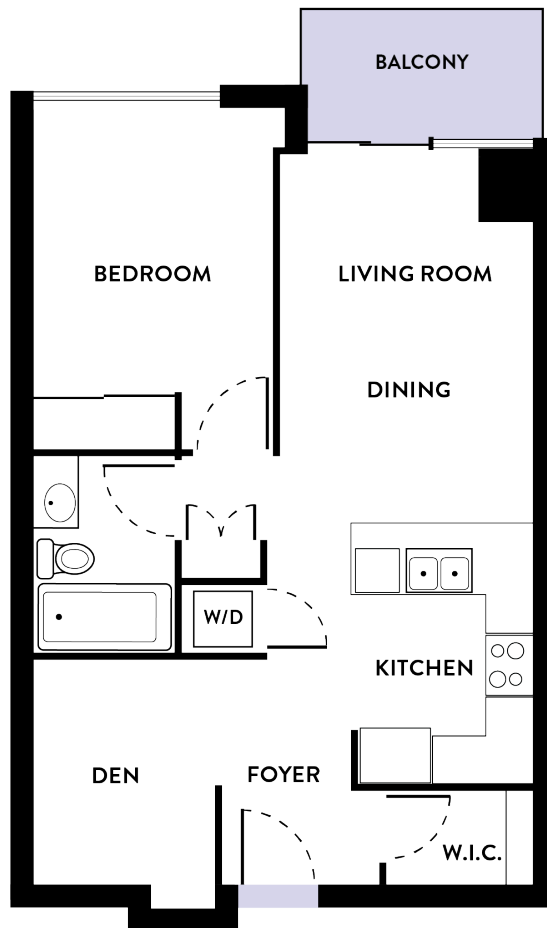

270 Lakeshore Road West, Mississauga, ON L5H 0A5 TheShoresOfPortCredit.com 905-812-5280
verveelite@theshoresofportcredit.com

FLOOR PLAN AND SUITE FEATURES

Luxury Apartments

1 Bedroom + Den

ELITE

Verve

Apartment Location

**Artist concept, may not be as built*

270 Lakeshore Rd. W.

- Choice of suite
- Utilities – heat, hydro, water, wifi, air conditioning in suite and common areas
- Individual controls for in-suite air conditioning and heating
- Full kitchen including above-counter valance lighting, solid-surface countertops, undermount sink, refrigerator with lower freezer, stove/oven and dishwasher
- 3-piece bathroom
- Washer and dryer
- Window coverings
- Sprinkler system
- Parking, based on availability
- Landscaping and snow removal