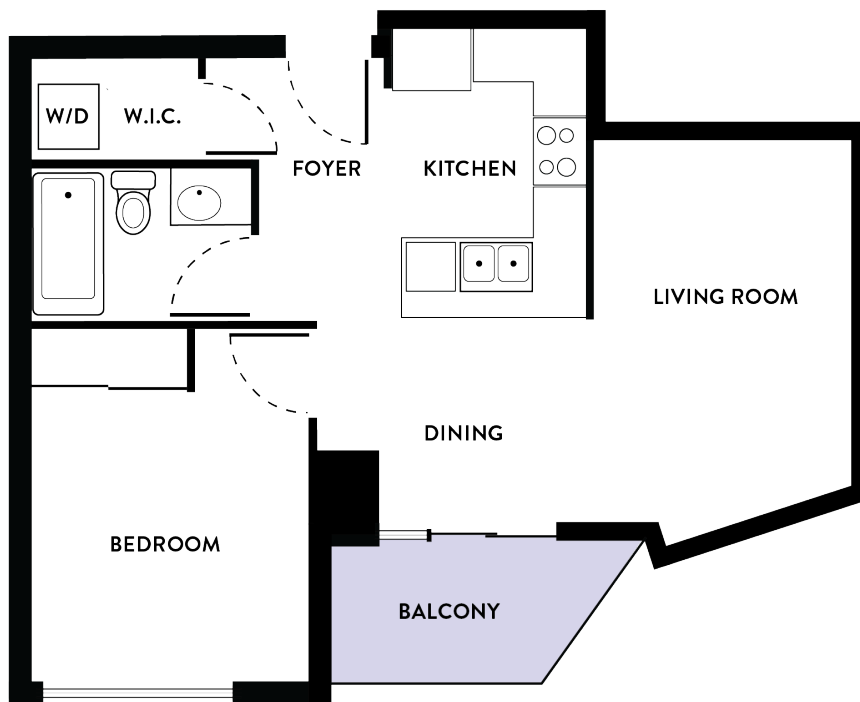

FLOOR PLAN AND SUITE FEATURES

Luxury Apartments

1 Bedroom

ELITE

Verve