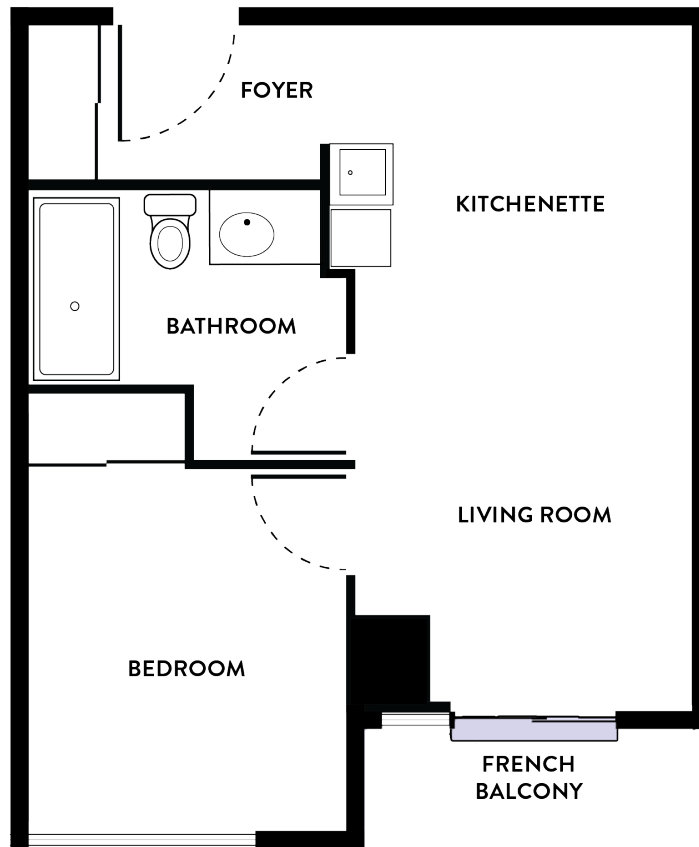

FLOOR PLAN AND SUITE FEATURES

# Memory Care

## 1 Bedroom

551 sq. ft.

ELITE

Verve

**Suite Location**

*\*Artist concept, may not be as built*

280 Lakeshore Rd. W.

- Choice of suite
- Utilities – heat, hydro, water, wifi, air conditioning in suite and common areas
- Individual controls for in-suite air conditioning and heating
- Kitchenette including mini fridge
- 3-piece bathroom
- Window coverings
- Sprinkler system
- Visitor parking, based on availability
- Landscaping and snow removal