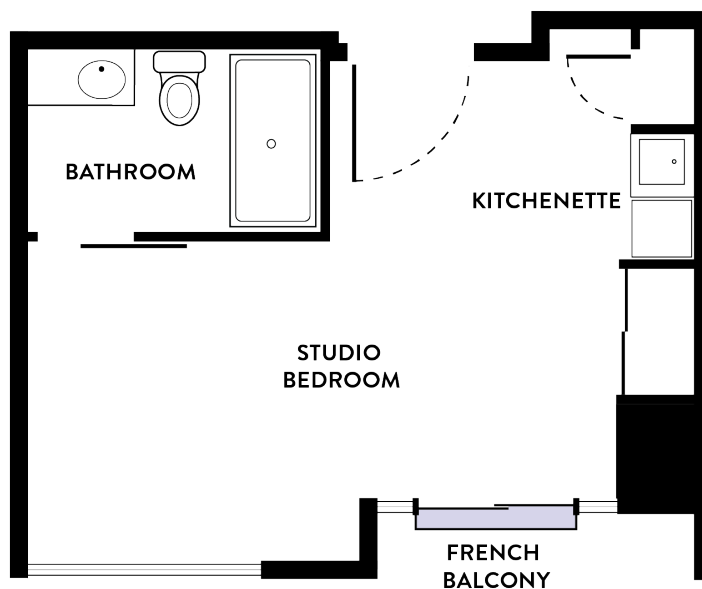

3D SUITE RENDERING

Memory Care *Studio*

360 sq. ft.

ELITE

Verve

First-class service and all the sophisticated details for inspired retirement living.

Other suite styles available. Artist's concept, may not be as shown.

280 Lakeshore Road West, Mississauga, ON L5H 0A5 TheShoresOfPortCredit.com 905-812-5280
verveelite@theshoresofportcredit.com

FLOOR PLAN AND SUITE FEATURES

Memory Care Studio

360 sq. ft.

ELITE

Verve

Suite Location

**Artist concept, may not be as built*

280 Lakeshore Rd. W.

- Choice of suite
- Utilities – heat, hydro, water, wifi, air conditioning in suite and common areas
- Individual controls for in-suite air conditioning and heating
- Kitchenette including mini fridge
- 3-piece bathroom
- Window coverings
- Sprinkler system
- Visitor parking, based on availability
- Landscaping and snow removal