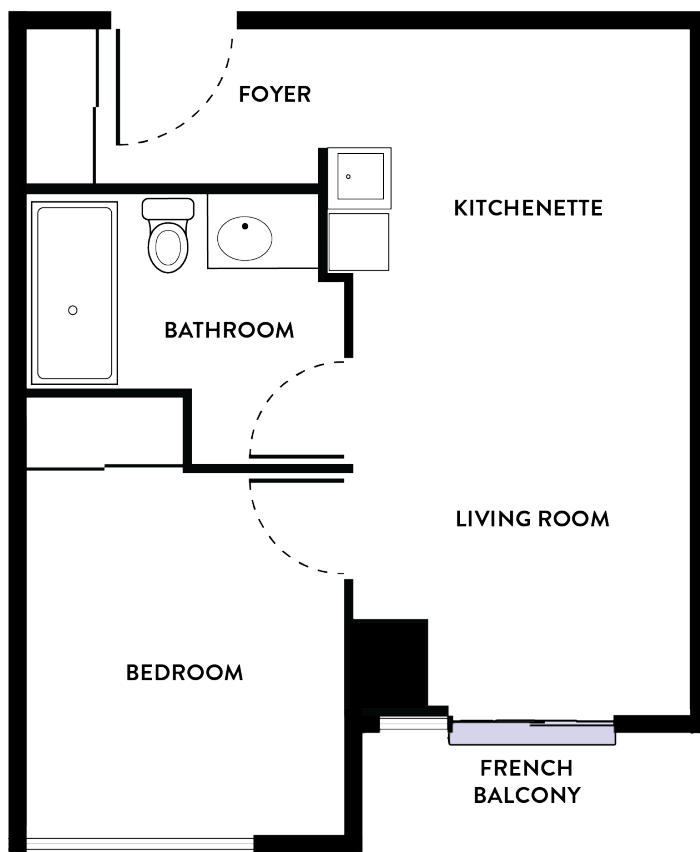

Assisted Living

1 Bedroom

551 sq. ft.