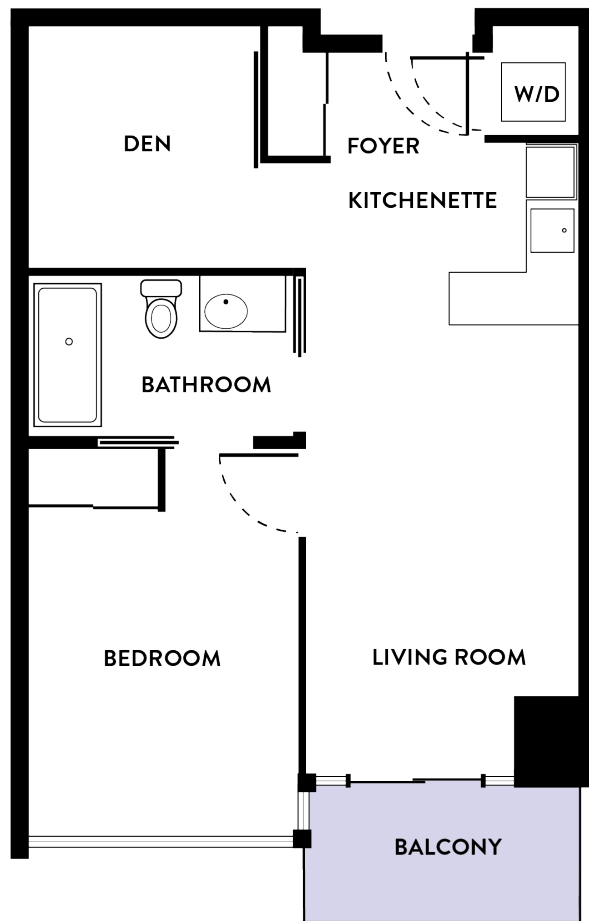

3D SUITE RENDERING

Independent Living

1 Bedroom + Den

658 sq. ft.

ELITE

Verve

First-class service and all the sophisticated details for inspired retirement living.

Other suite styles available. Artist's concept, may not be as shown.

280 Lakeshore Road West, Mississauga, ON L5H 0A5 TheShoresOfPortCredit.com 905-812-5280

THE
SHORES
OF PORT CREDIT

Independent Living

1 Bedroom + Den

658 sq. ft.

Suite Location

**Artist concept, may not be as built*