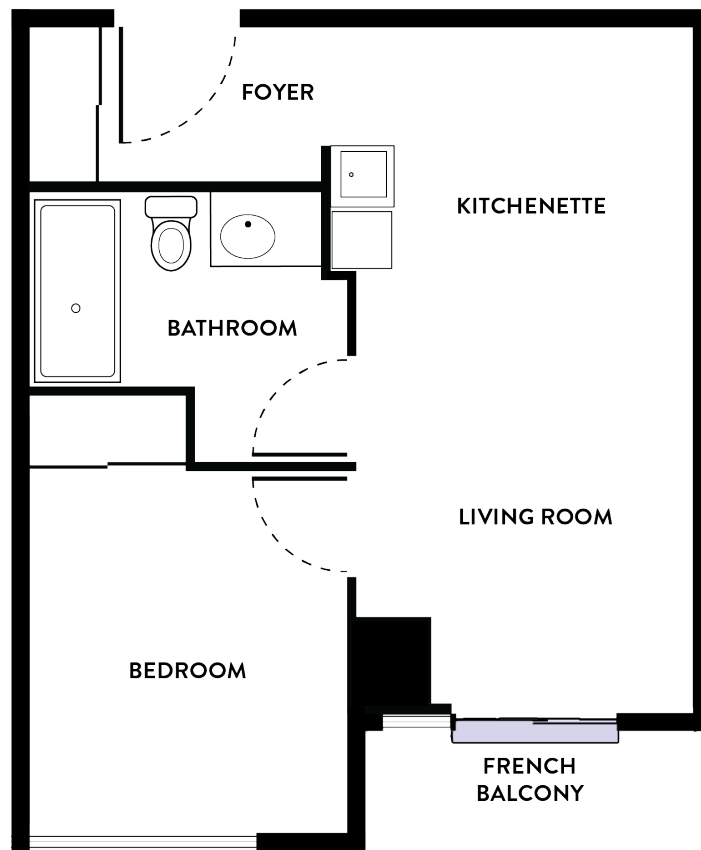

3D SUITE RENDERING

Memory Care *1 Bedroom*

551 sq. ft.

ELITE

Verve

First-class service and all the sophisticated details for inspired retirement living.

Other suite styles available. Artist's concept, may not be as shown.

280 Lakeshore Road West, Mississauga, ON L5H 0A5 TheShoresOfPortCredit.com 905-812-5280

Memory Care

1 Bedroom

551 sq. ft.

Suite Location

**Artist concept, may not be as built*

280 Lakeshore Rd. W.

First-class service and all the sophisticated details for inspired retirement living.